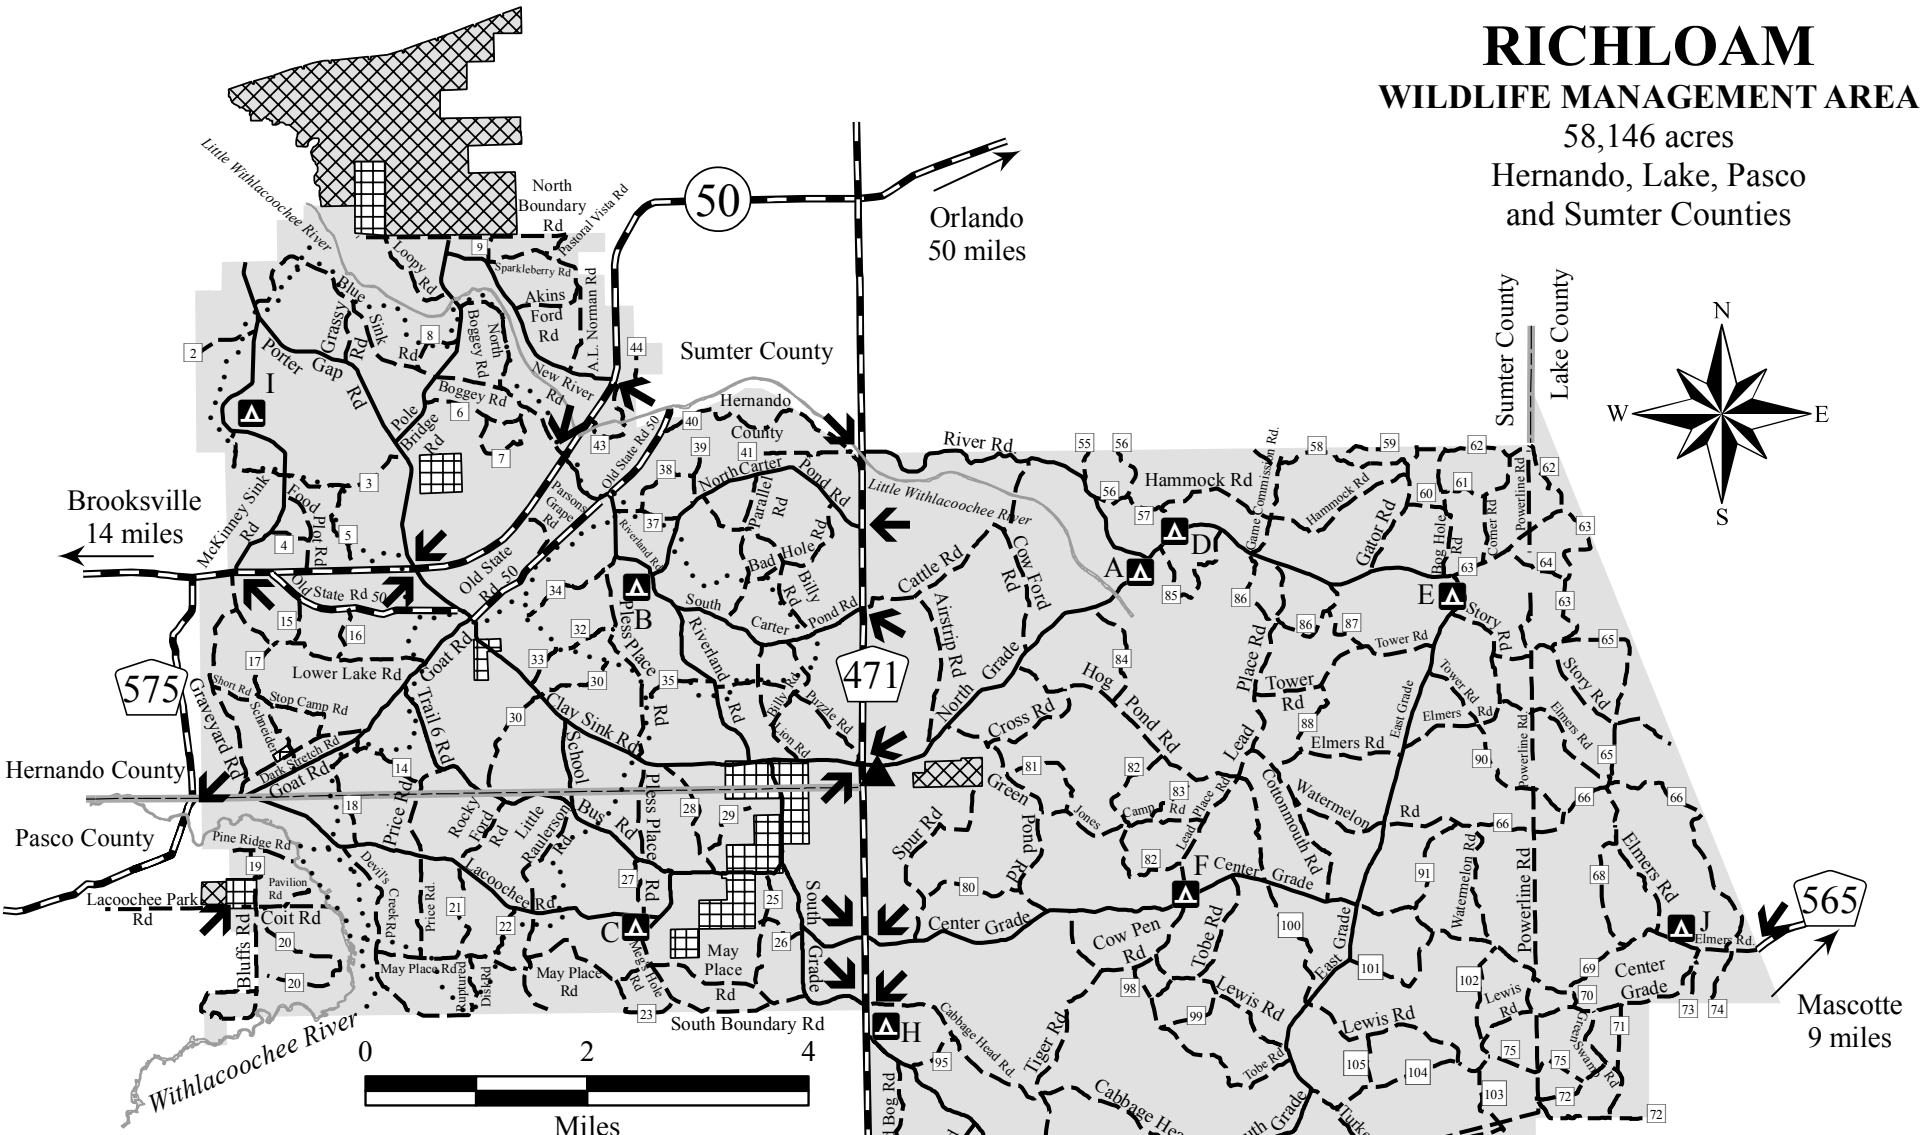

RICHLOAM WILDLIFE MANAGEMENT AREA

58,146 acres
Hernando, Lake, Pasco
and Sumter Counties

Legend

Management Area	Trail
Designated Entrance	County Boundary
Check Station	Paved Road
Private Property	Improved Road
Closed to Hunting	Unimproved Road
Primitive Campground	

Campgrounds

A. Flag Ford Camp	F. Raulerson House Camp
B. Pless Place Camp	G. Powder House Camp
C. Megs Hole Camp	H. South Loop Camp
D. Cow Camp	I. McKinney Sink Camp
E. East Tower Camp	J. Bay Lake Camp

Brooksville
14 miles

Orlando
50 miles

Mascotte
9 miles

Lakeland
20 miles

Hernando County

Pasco County

Sumter County

Sumter County